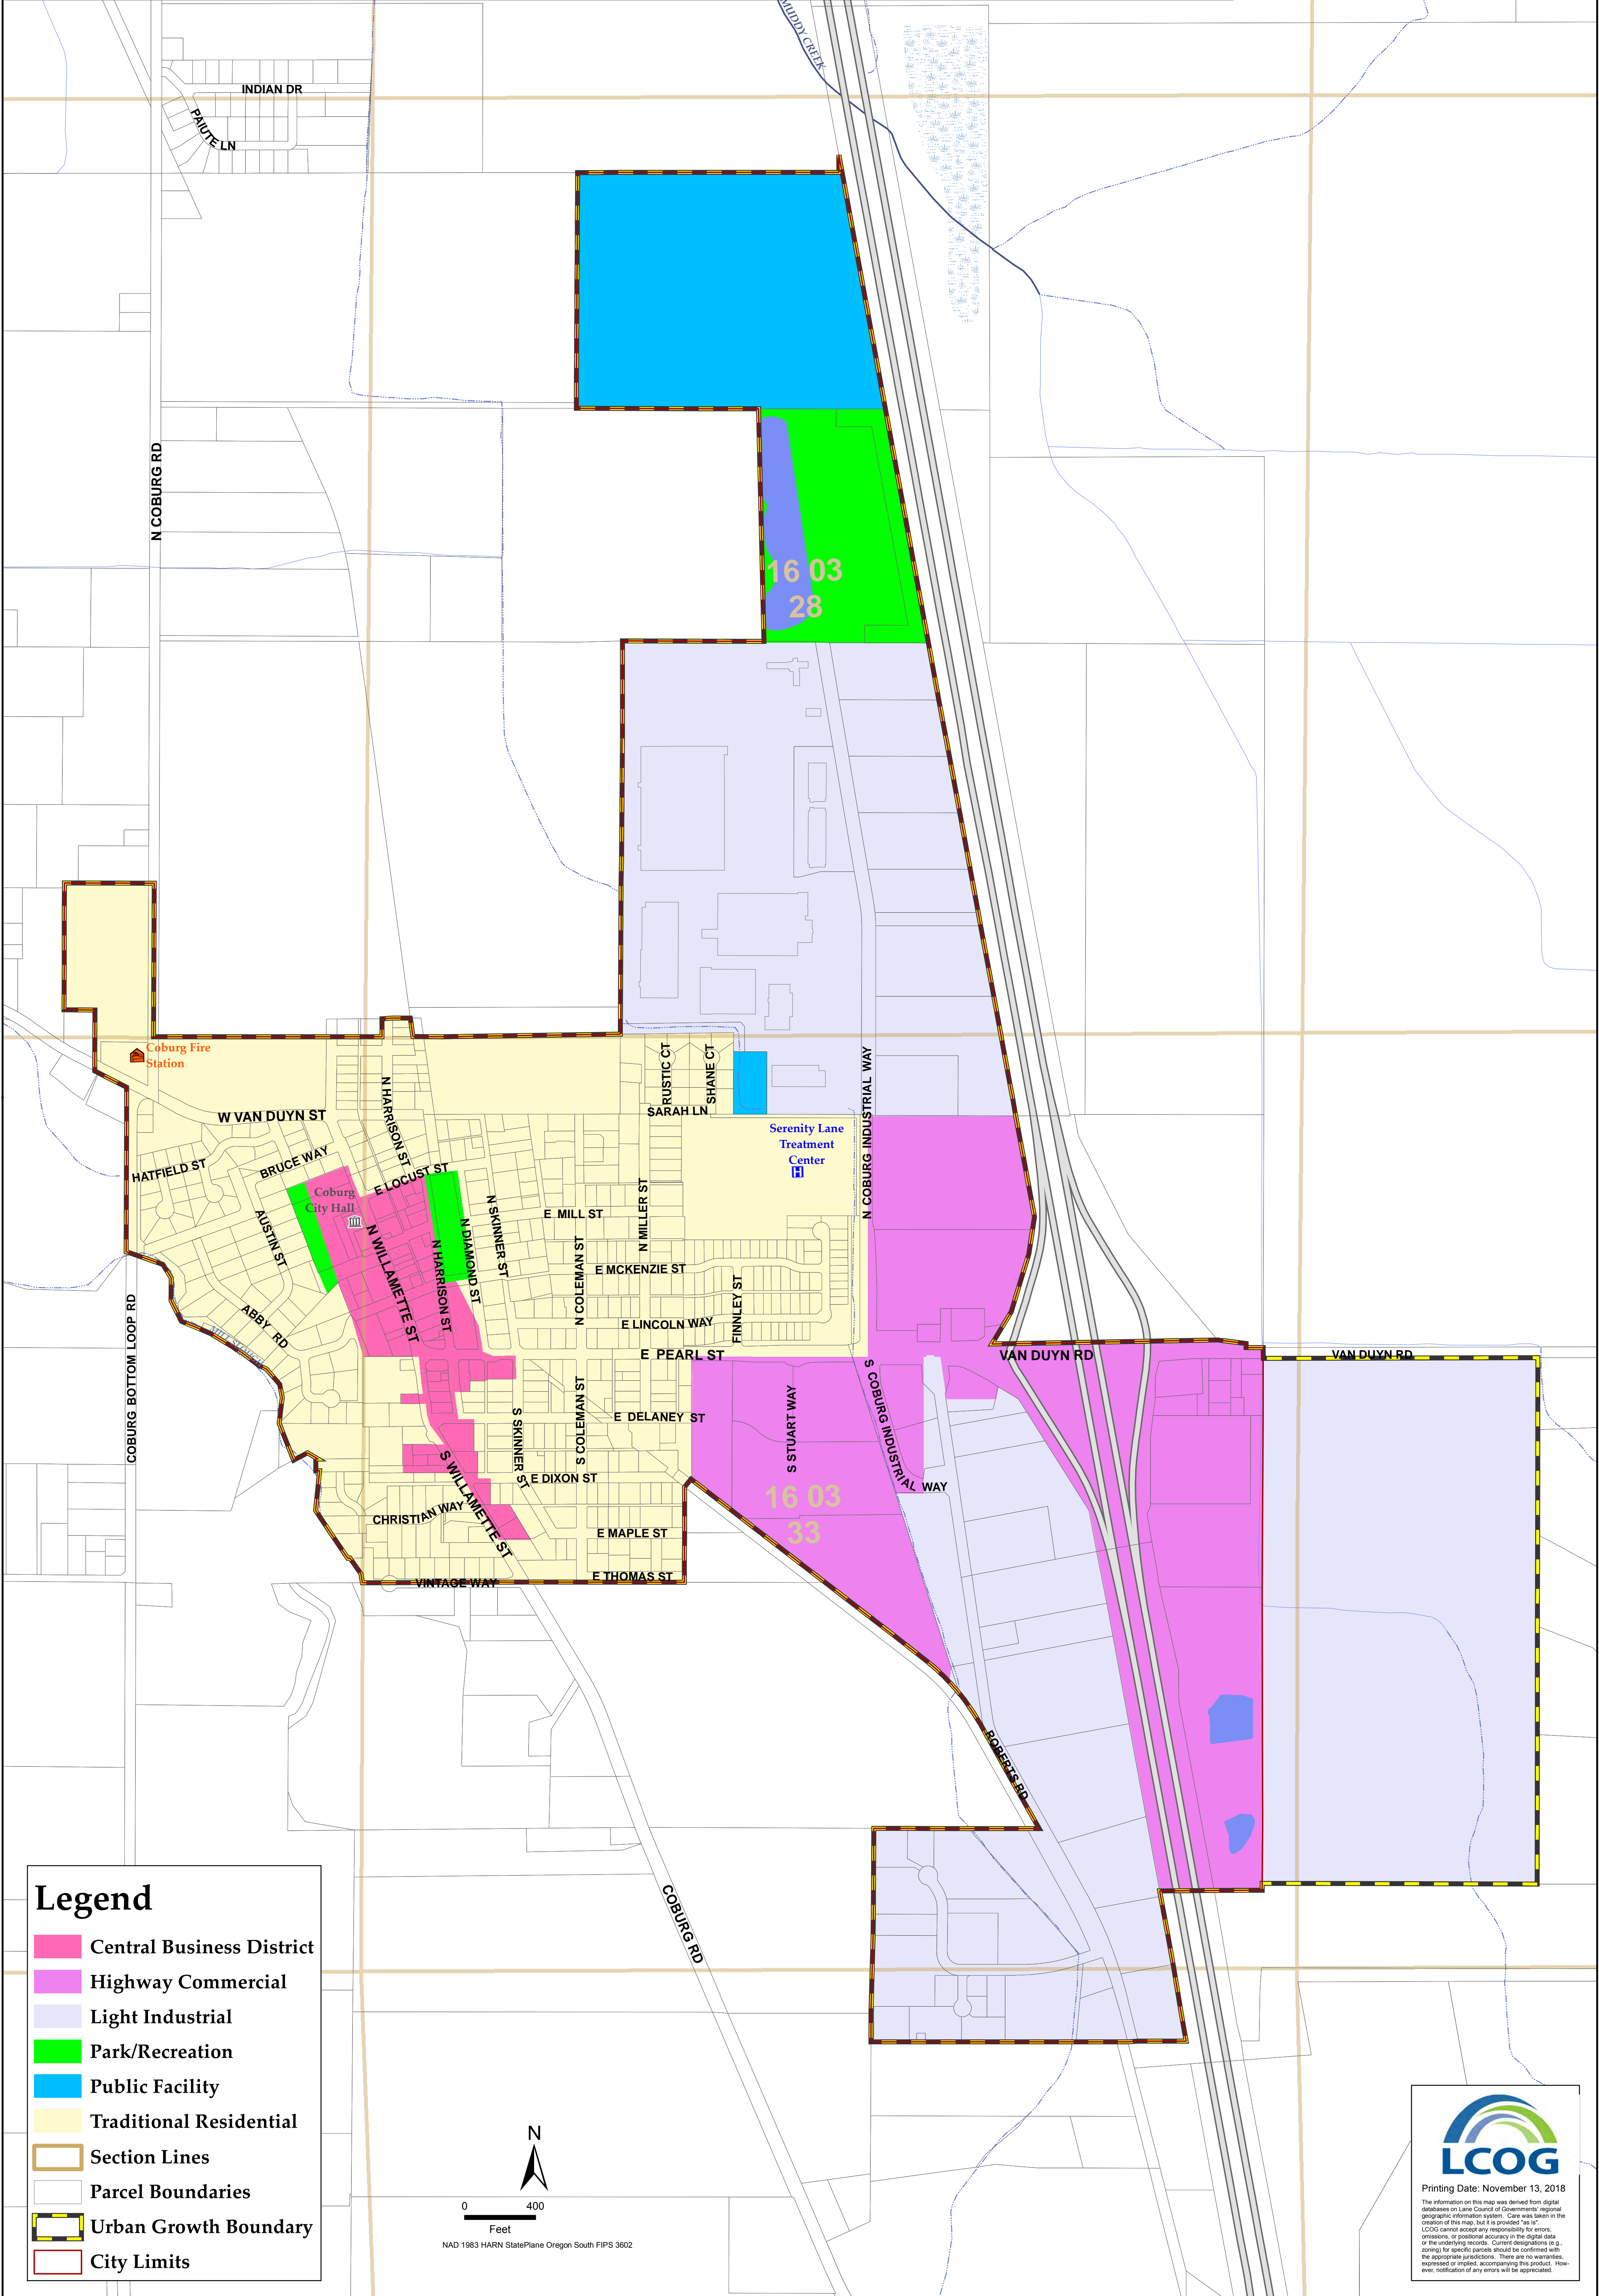

City of Coburg Plan Designations

Legend

- Central Business District
- Highway Commercial
- Light Industrial
- Park/Recreation
- Public Facility
- Traditional Residential
- Section Lines
- Parcel Boundaries
- Urban Growth Boundary
- City Limits